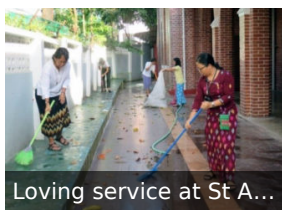

Planting a tree...